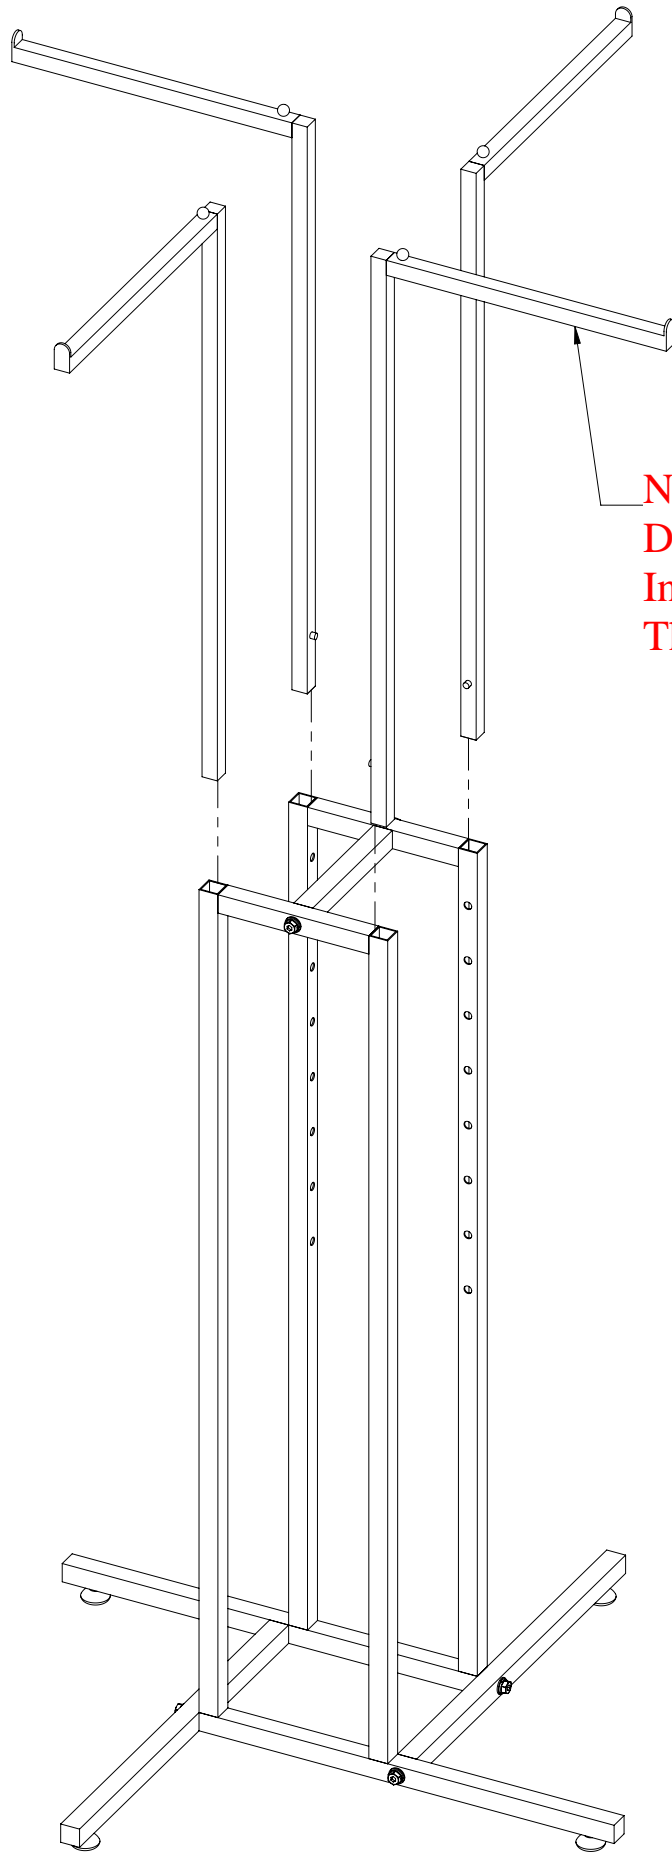

3/8" LOCK WASHERS
3/8" STANDARD WASHERS
6 SETS REQUIRED

3/8"-16 x 2" LONG
HEX HEAD SOCKET BOLTS
6 REQUIRED

Note: Arms Will Vary Depending On Item. Installation Remains The same.